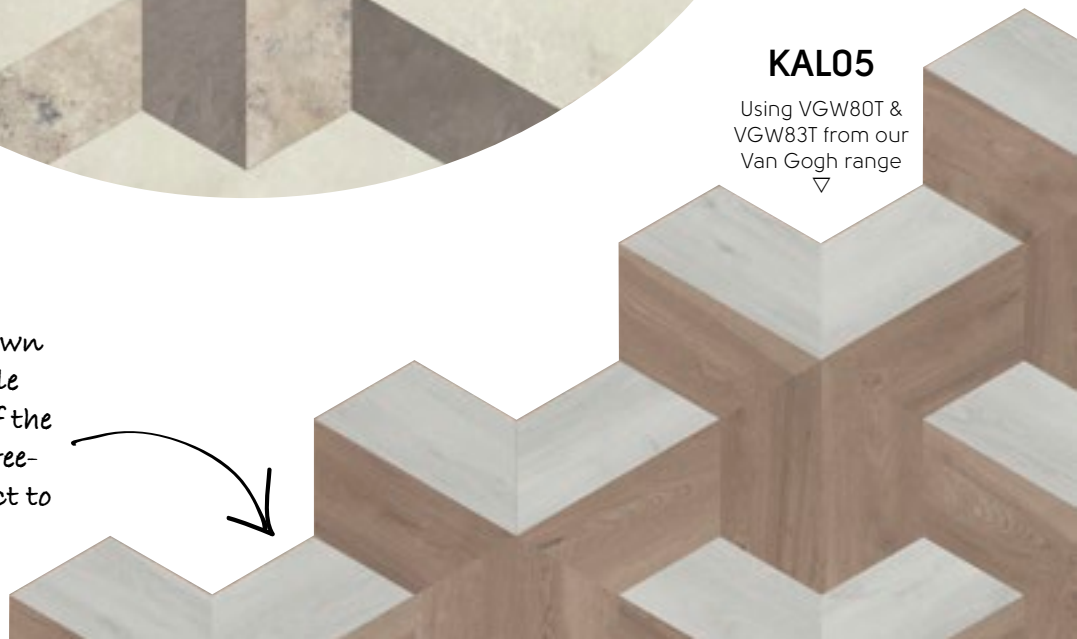

Pennon

KAL04

Using LM09, LM12 & LM16 from our Art Select range <

KAL05

Using VGW80T & VGW83T from our Van Gogh range ▽

The cool grey-brown tones and subtle grain direction of the planks add a three-dimensional effect to this design.