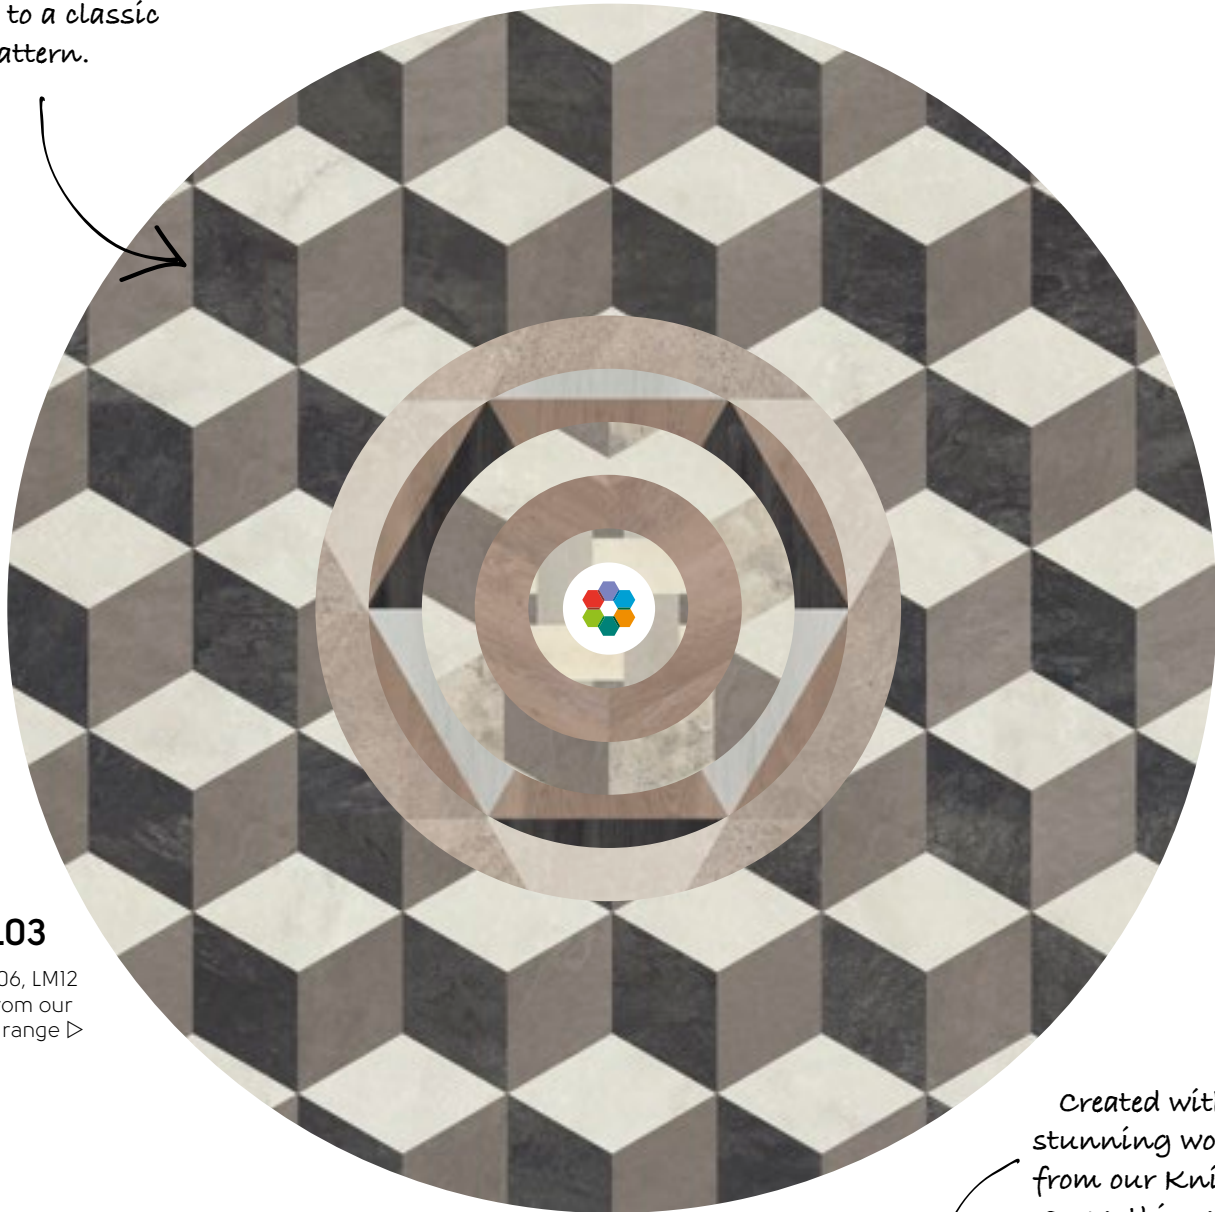

Cubix

The cool grey tones offer a more subtle finish to a classic pattern.

KAL03

Using LM06, LM12 & LM16 from our Art Select range ▷

Created with three stunning wood looks from our Knight Tile range, this really is a statement design floor.

KAL02

Using ST8, ST13 & ST14 from our Knight Tile range ▽

KAL13

Using KP97, KP103 & KP105 from our Knight Tile range ▽