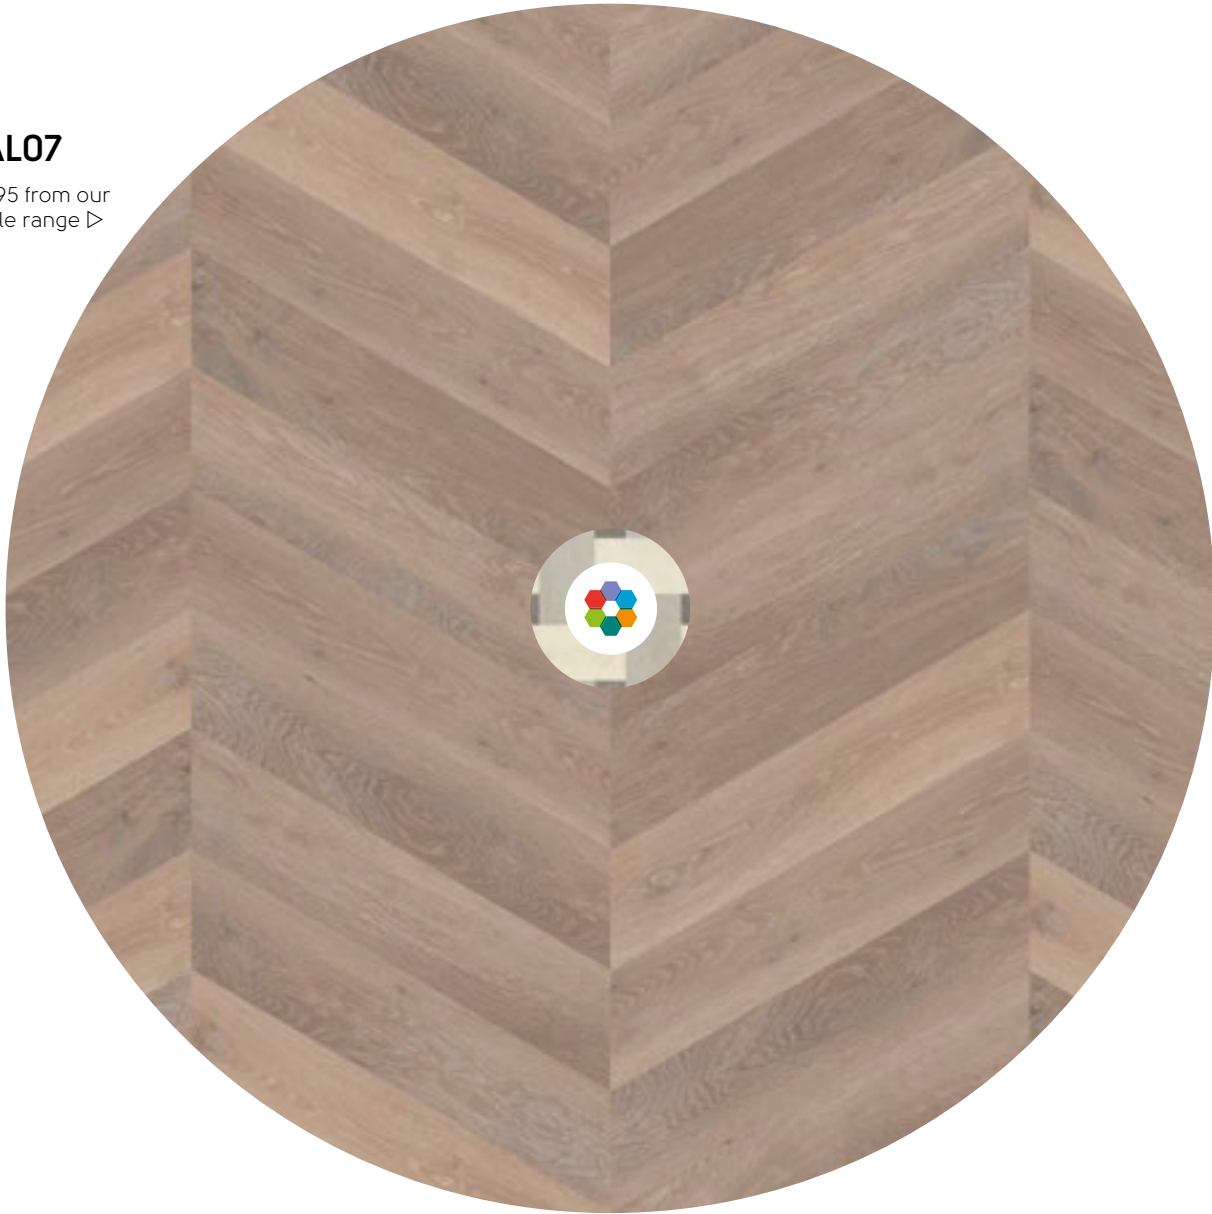

Apex

KAL07

Using KP95 from our Knight Tile range ▷