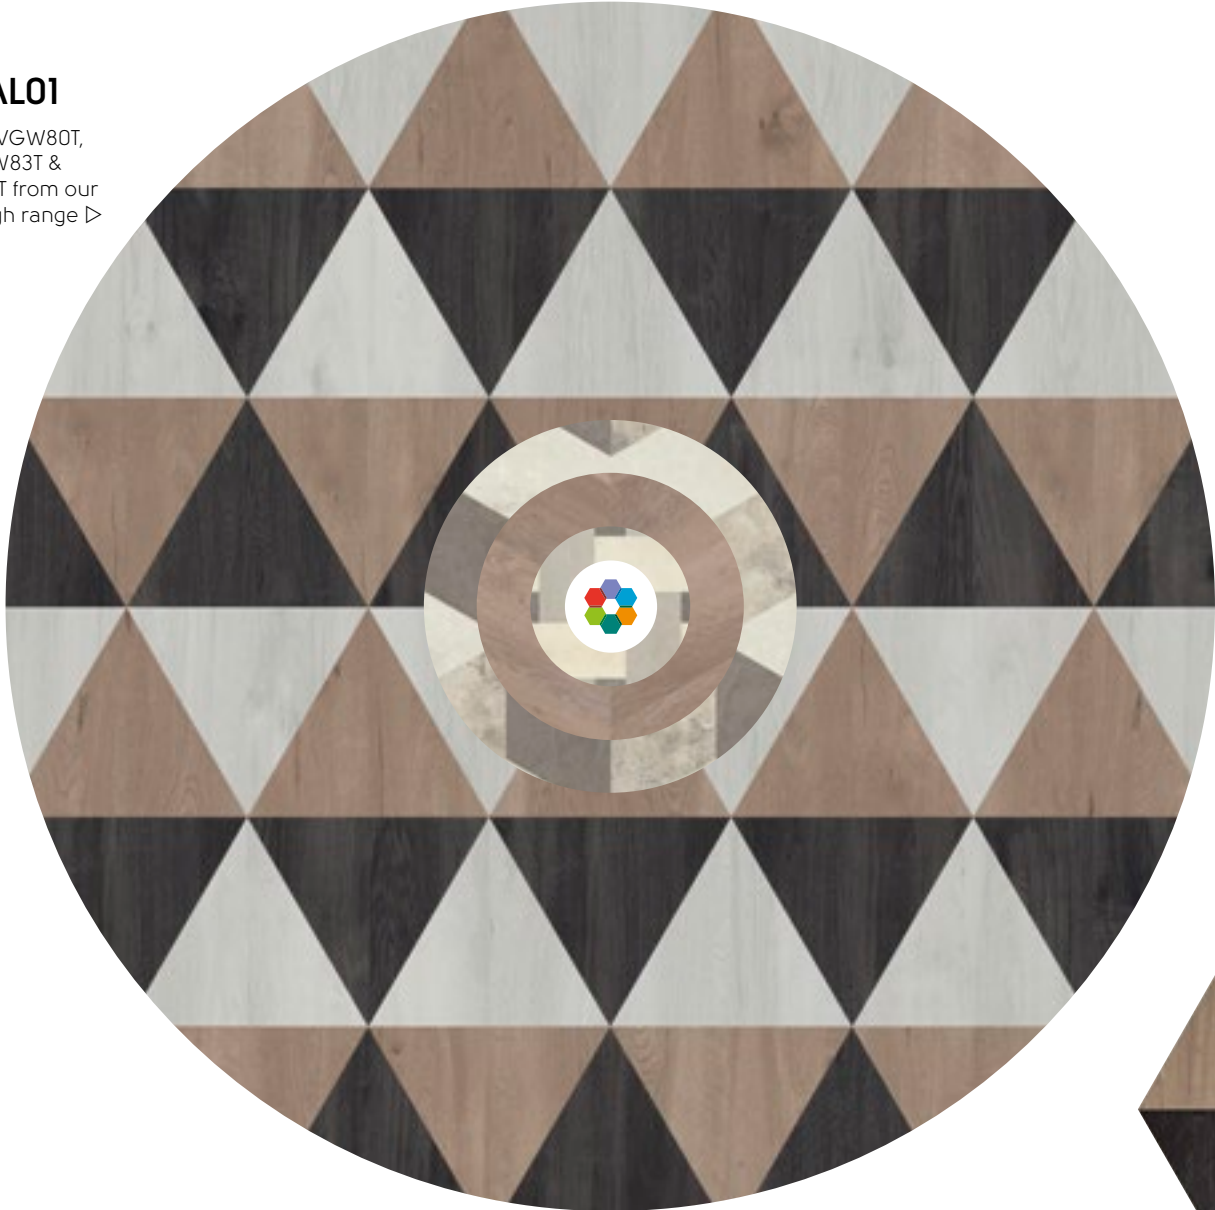

Pyramid

KAL01

Using VGW80T,
VGW83T &
VGW89T from our
Van Gogh range ▷

Use any of the three stone designs as a complementary border to the main floor.

The three-dimensional design of Pennon is ideal for larger spaces where you want the floor to be the focus.